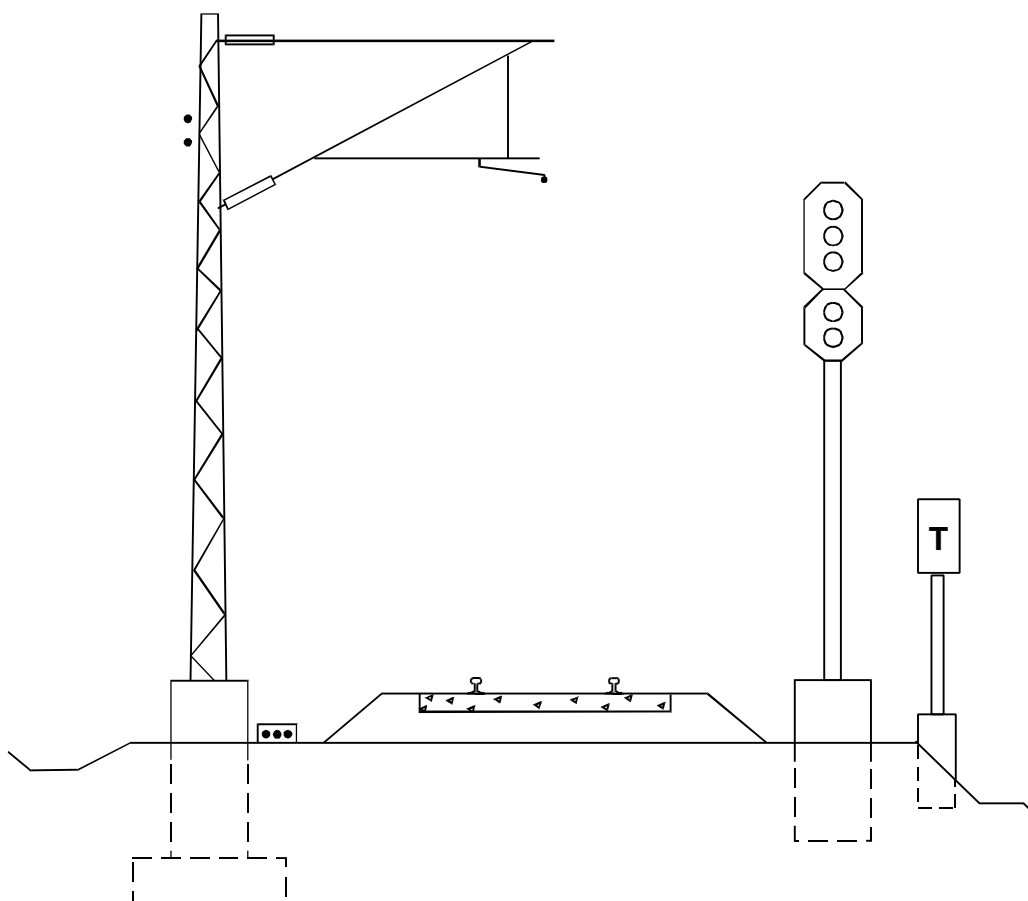

---

BRUER

JD 527

REGLER FOR VEDLIKEHOLD

Jernbaneverket

---

BRUER

JD 527